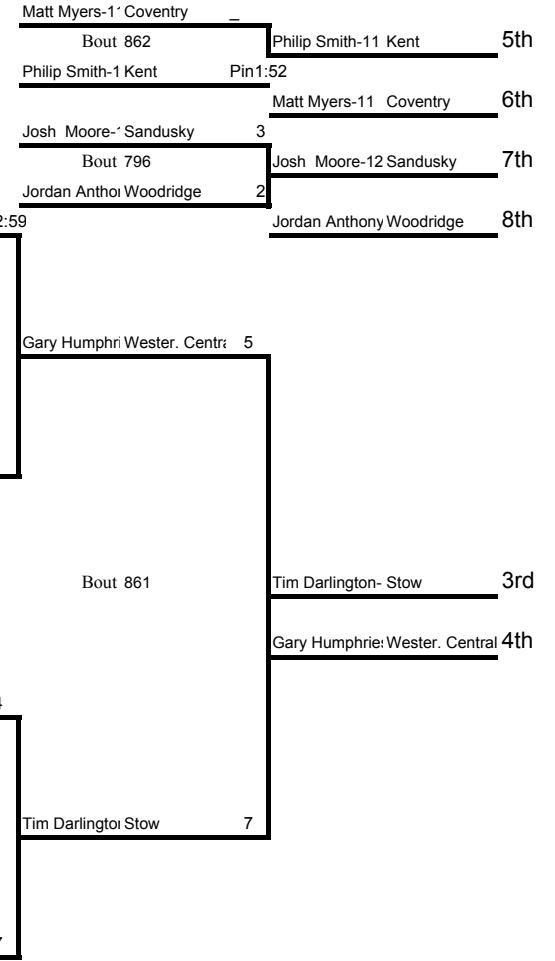

Weight Class 189 lbs

Bob Evans

151 Park Centre
Convenient to Wadsworth hotels
(330) 336-8970

Go Grizzlies!

Sandridge Foods
Quality Salads & Soups
Supplier to GIT
Hospitality Room
(330) 764-6187