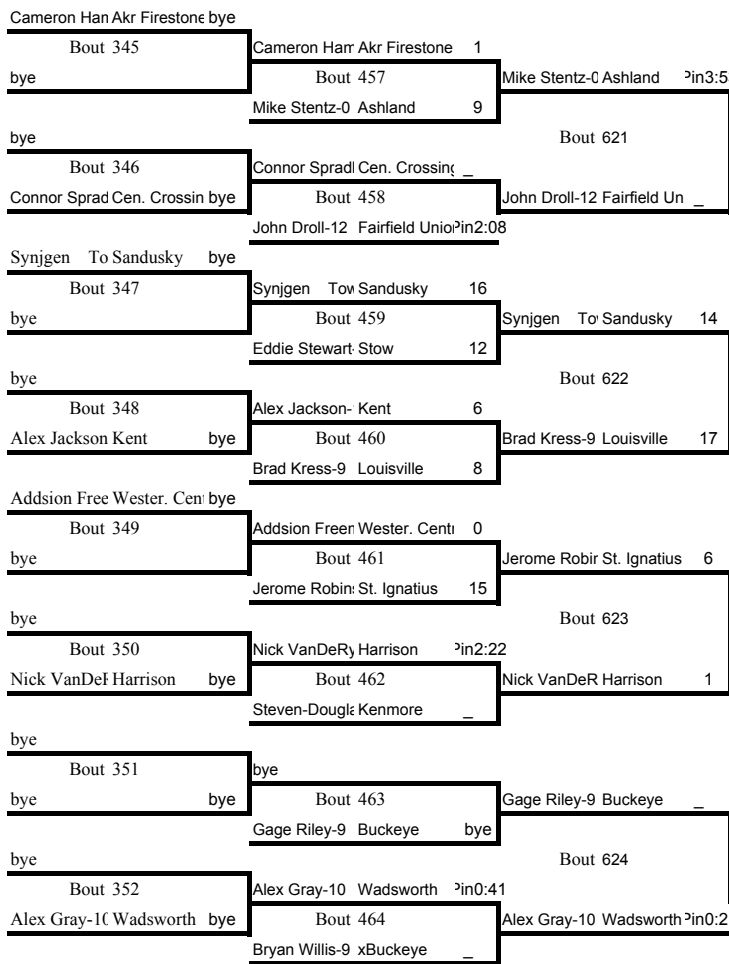

**Supplier to GIT
Hospitality Room**

(330) 764-6187

Weight Class 112 lbs

Weight Class 112 lbs

112

Bob Evans

151 Park Centre

Convenient to Wadsworth hotels