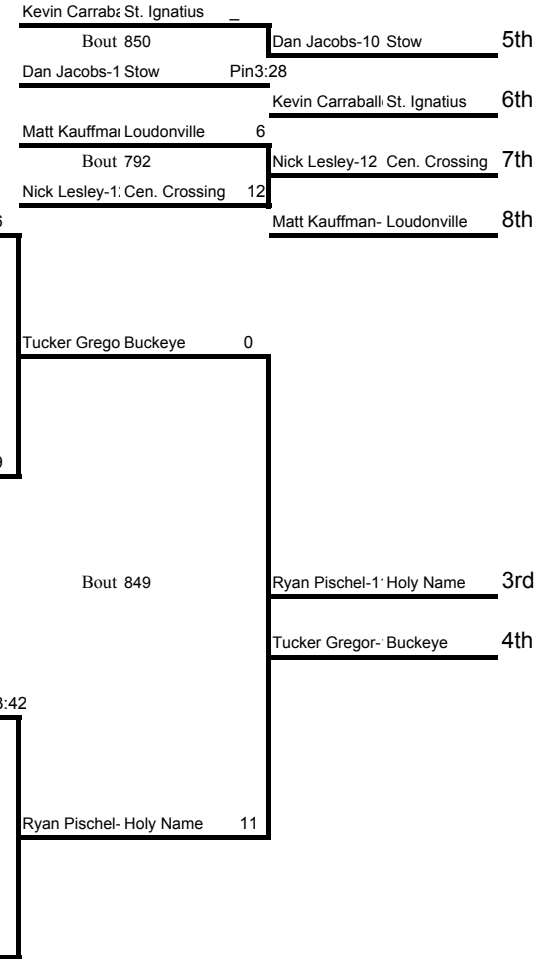

(330) 764-6187

Weight Class 145 lbs

145

Weight Class 145 lbs

Bob Evans

151 Park Centre

Convenient to Wadsworth hotels

(330) 336-8970