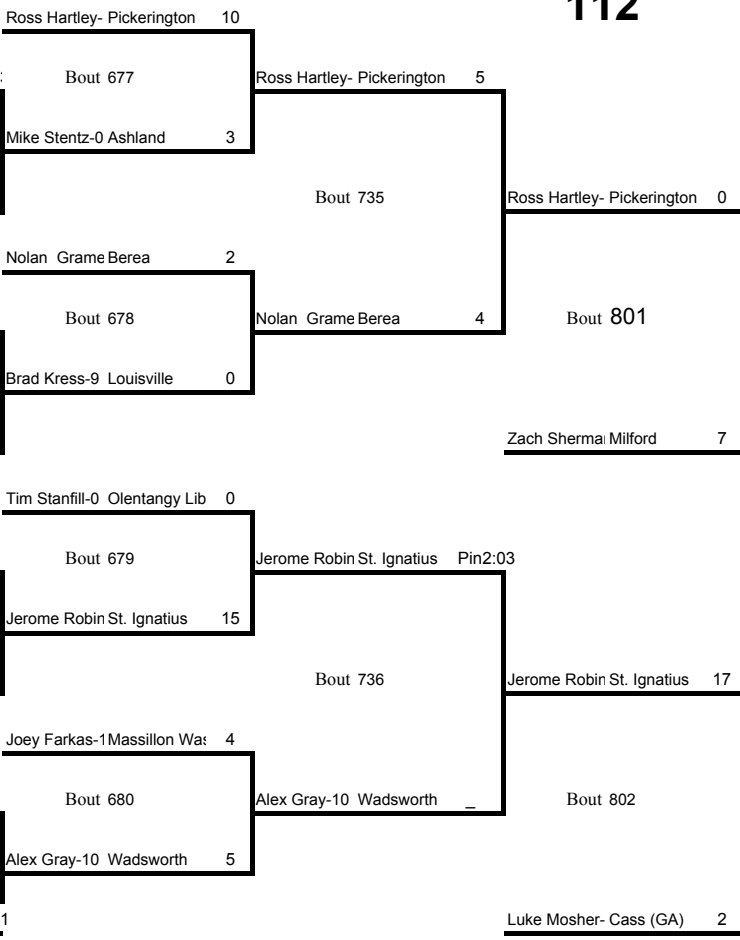

Weight Class 112 lbs

Weight Class 112 lbs

112

Bob Evans

151 Park Centre

Convenient to Wadsworth hotels

(330) 336-8970

Go Grizzlies!

**Sandridge Foods
Quality Salads & Soups**

**Supplier to GIT
Hospitality Room**

(330) 764-6187