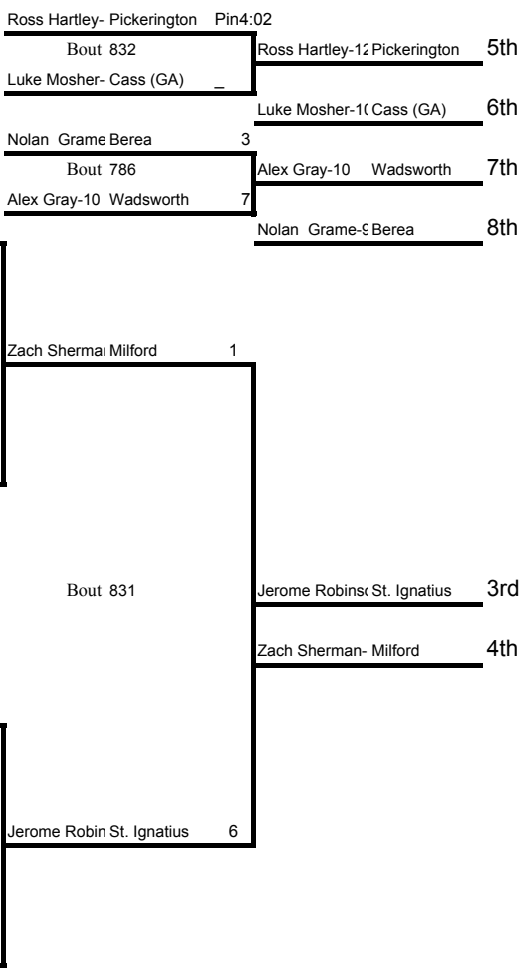

Weight Class 112 lbs

Weight Class 112 lbs

112

Bob Evans

151 Park Centre

Convenient to Wadsworth hotels

(330) 336-8970

Go Grizzlies!

**Sandridge Foods
Quality Salads & Soups**

**Supplier to GIT
Hospitality Room**

(330) 764-6187